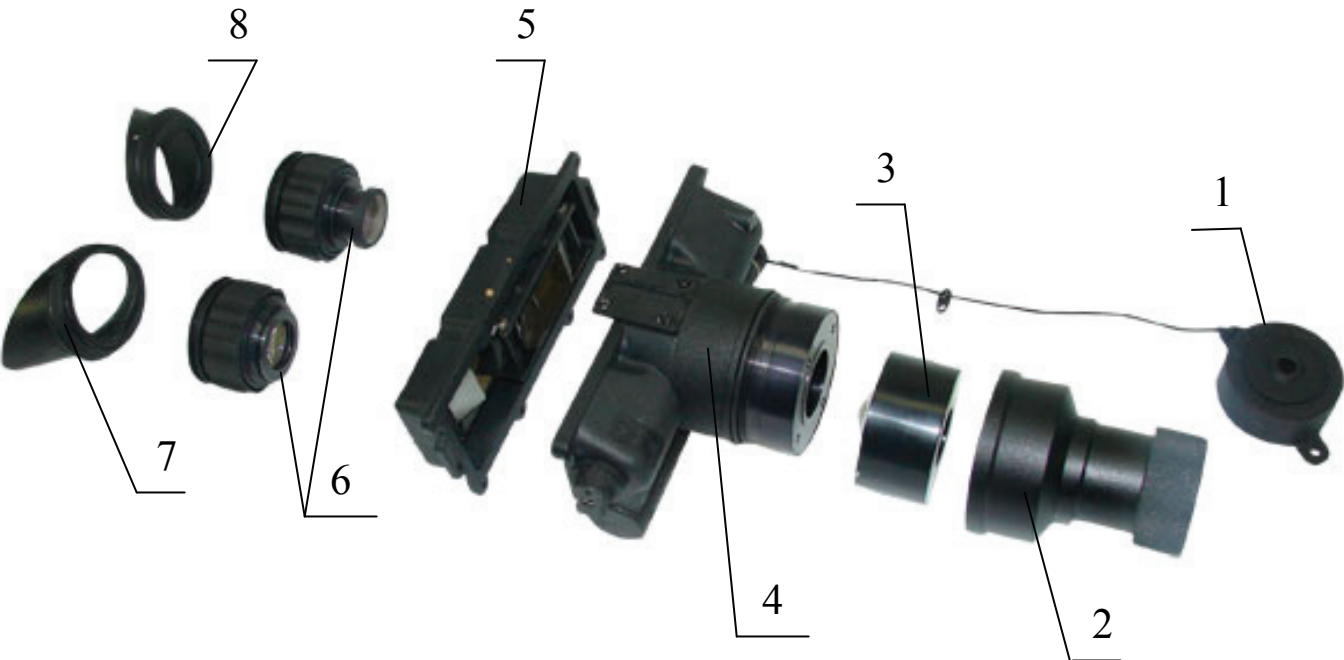

NVS 7
ILLUSTRATED PARTS CATALOG

Fig. 3.

NVS 7
ILLUSTRATED PARTS CATALOG

Fig.	Item	Part number	Description	Qty	Interchangeability and modification
3		SAGR 201211.700	GOGGLES	1	
	1	SAGR 745419.701	Lens Cap	1	
	2	SAGR 201371.709	Objective Lens	1	
	3	NC064322 / NCXT4322 / N3064322 / N3XT4322	Image Intensifier Tube	1	
	4	SAGR 203121.704	Plastic Body (with power supply and IR illuminator)	1	
	5	SAGR 203521.704	Prism assembly	1	
	6	SAGR 203521.718	Eyepiece (right)	1	
	7	ASCHE 8.647.003	Rubber Eye-Cup	1	
	8	SAGR 203521.717	Eyepiece (left)	1