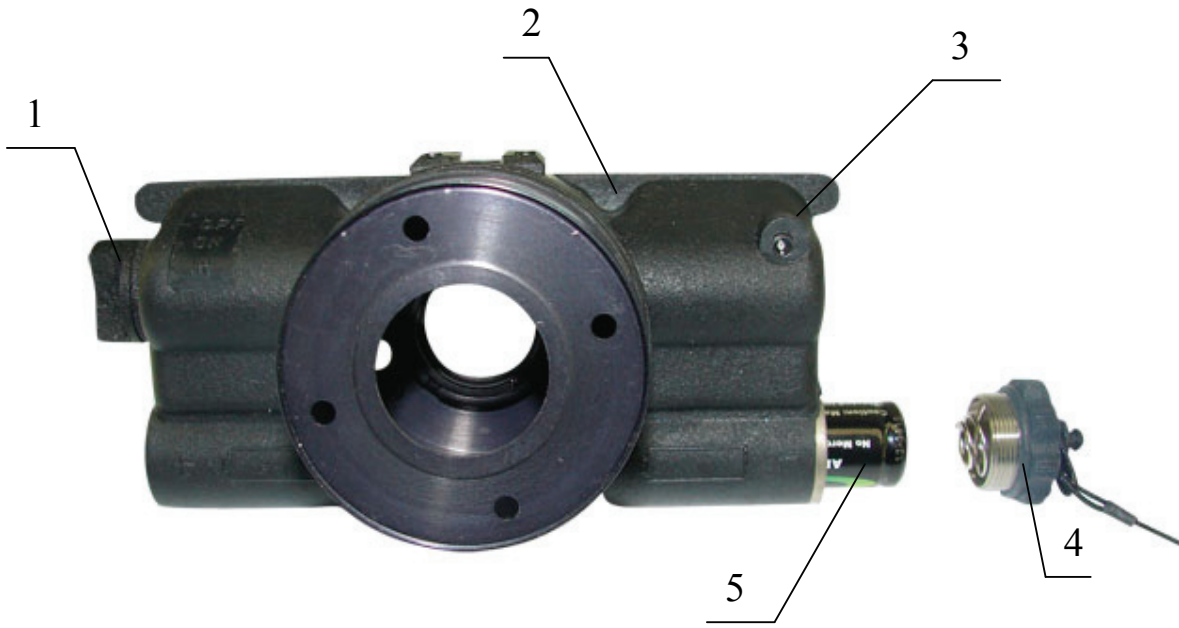

NVS 7
ILLUSTRATED PARTS CATALOG
PLASTIC BODY

Fig. 4.

NVS 7

ILLUSTRATED PARTS CATALOG

Fig.	Item	Part number	Description	Units per assy	Interchangeability and modification
4		SAGR 203121.704	PLASTIC BODY (with power supply and IR illuminator)	1	
	1	OYUO.360.068 TU	Switch (PG2-17-3P4NV)	1	
	2	SAGR 203121.704	Plastic Body	1	
	3	aAO.339.090 TU	IR illuminator (Diode 3L 118A)	1	
	4	SAGR 301255.700	Battery House Cover	1	
	5	TU.16-529.858-74	Battery (AA)	2